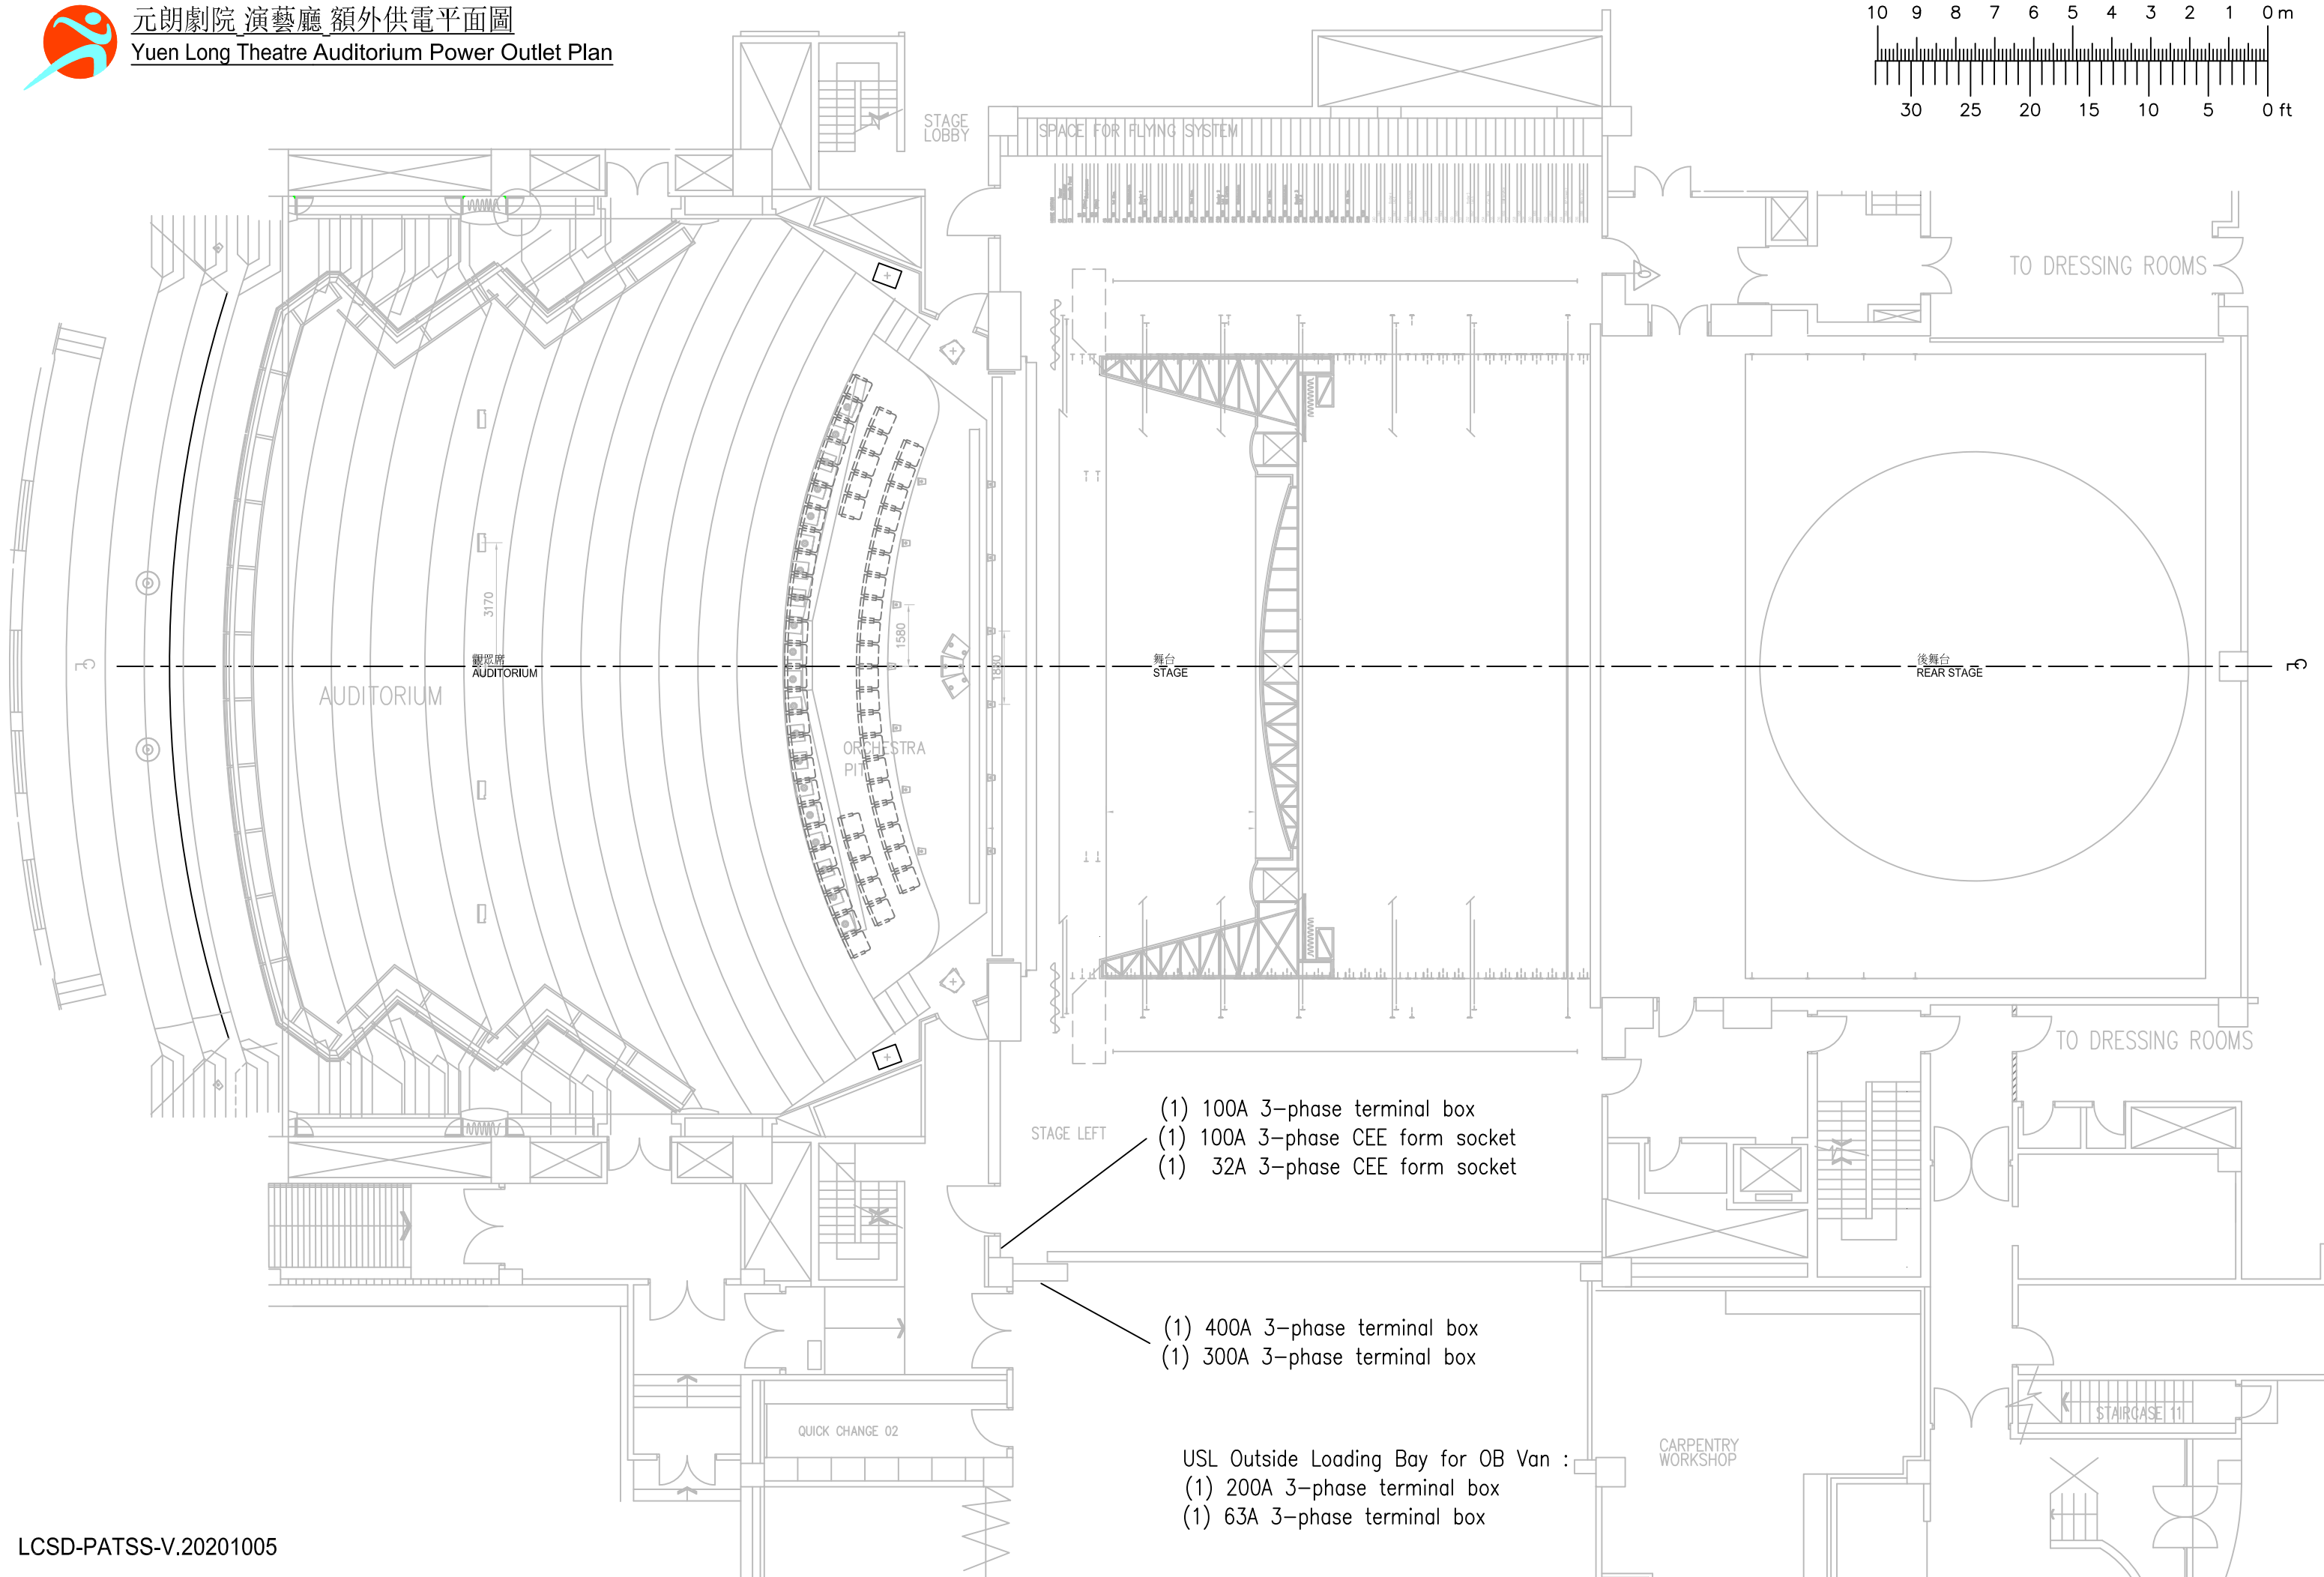

元朗劇院 演藝廳 額外供電平面圖
Yuen Long Theatre Auditorium Power Outlet Plan

- (1) 100A 3-phase terminal box
- (1) 100A 3-phase CEE form socket
- (1) 32A 3-phase CEE form socket

- (1) 400A 3-phase terminal box
- (1) 300A 3-phase terminal box

- USL Outside Loading Bay for OB Van :
- (1) 200A 3-phase terminal box
 - (1) 63A 3-phase terminal box